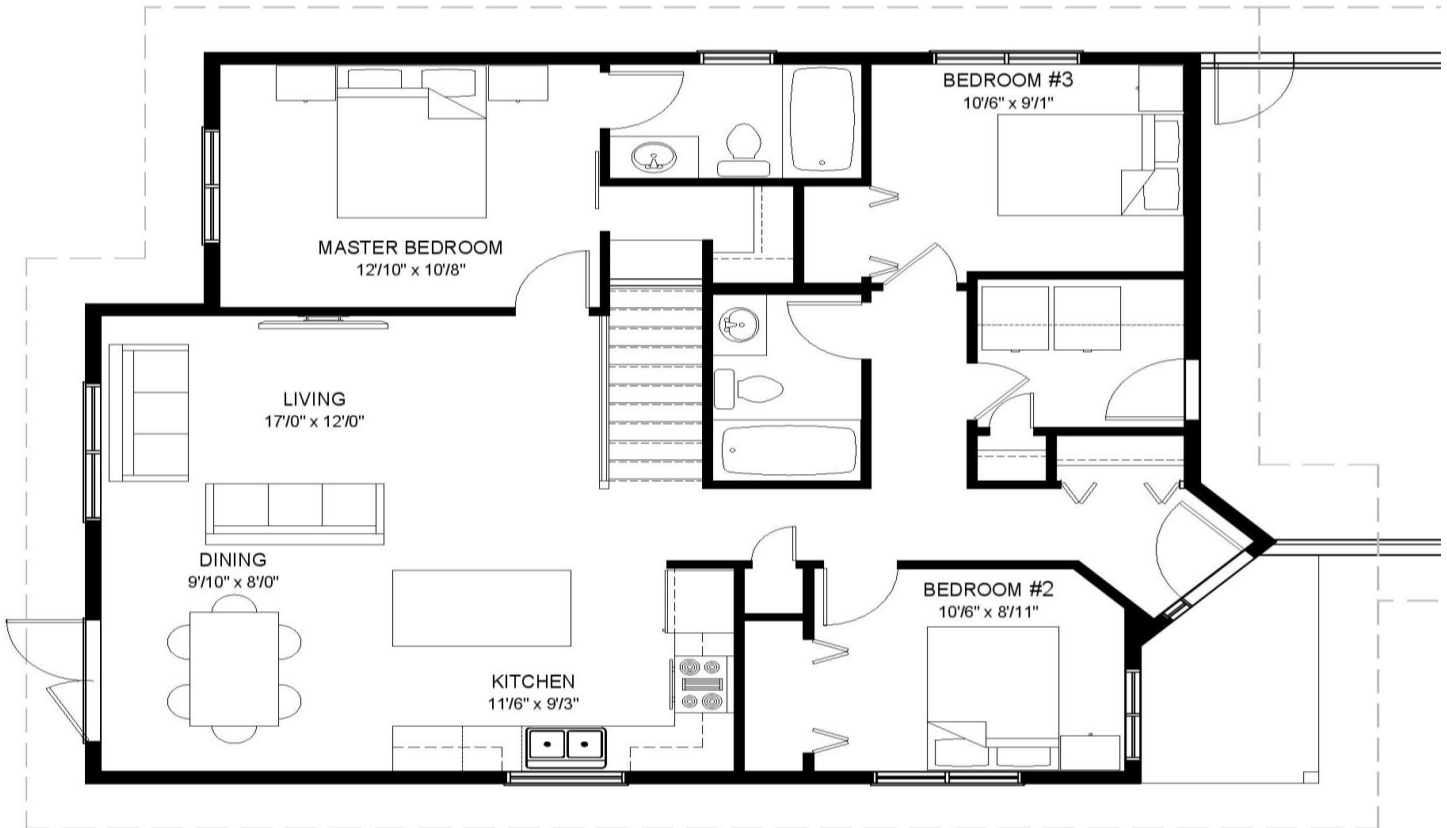

SPALDING

THE SPALDING | 32' X 41'6" | 1149 sq.ft. | 3 Bedroom s | 2 Bathroom s |

HOMES BY EMPIRE | 52520 Range Road 271 Spruce Grove, AB | T7X 3M2 | 587 461 2429 |
www.homesbyempire.ca