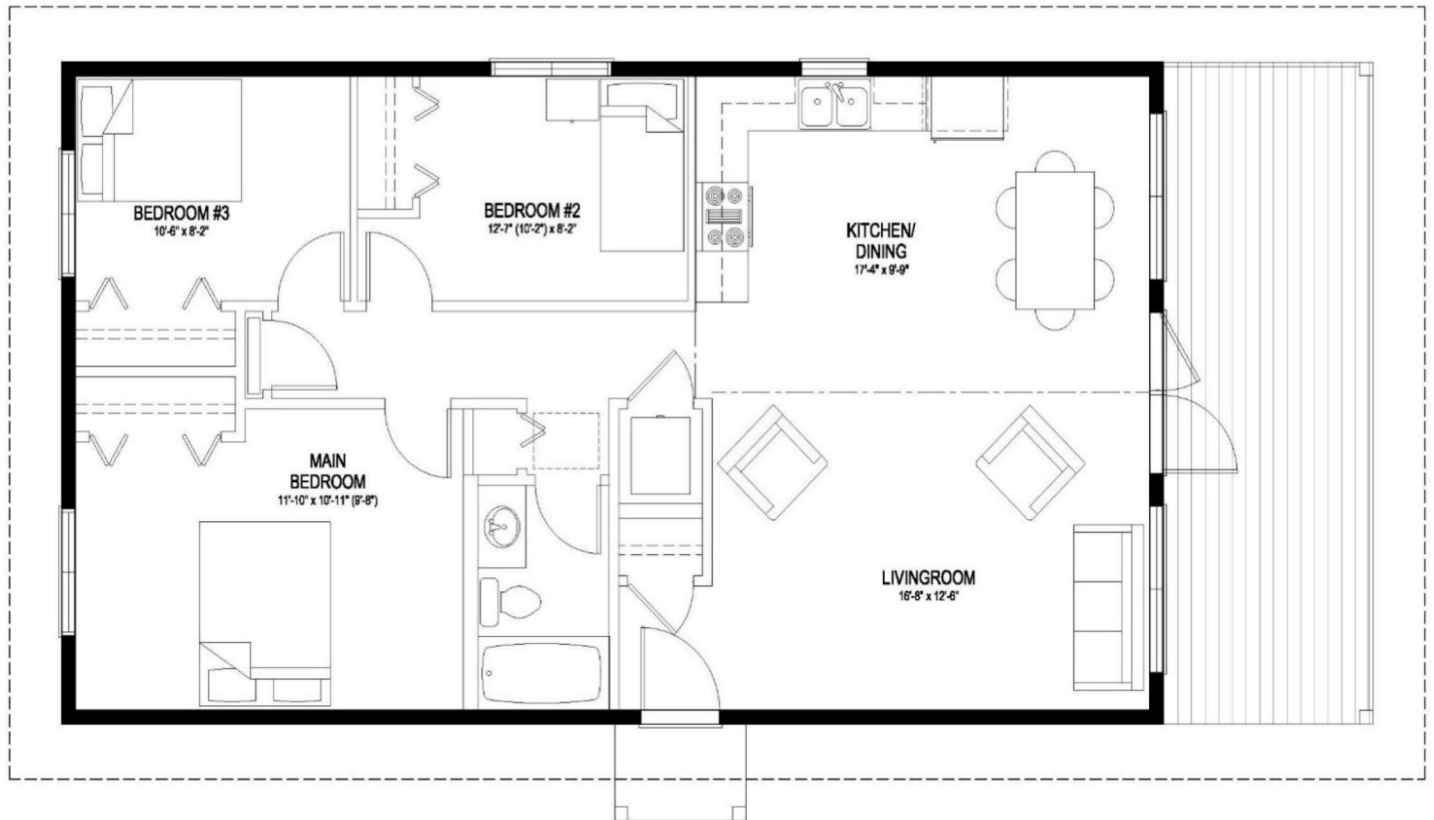

HARPTREE II

THE HARPTREE II | 42' X 24' | 1008 sq.ft. | 3 Bedroom s | 1 Bathroom s |

HOMES BY EMPIRE | 52520 Range Road 271 Spruce Grove, AB | T7X 3M2 | 587 461 2429 |
www.homesbyempire.ca