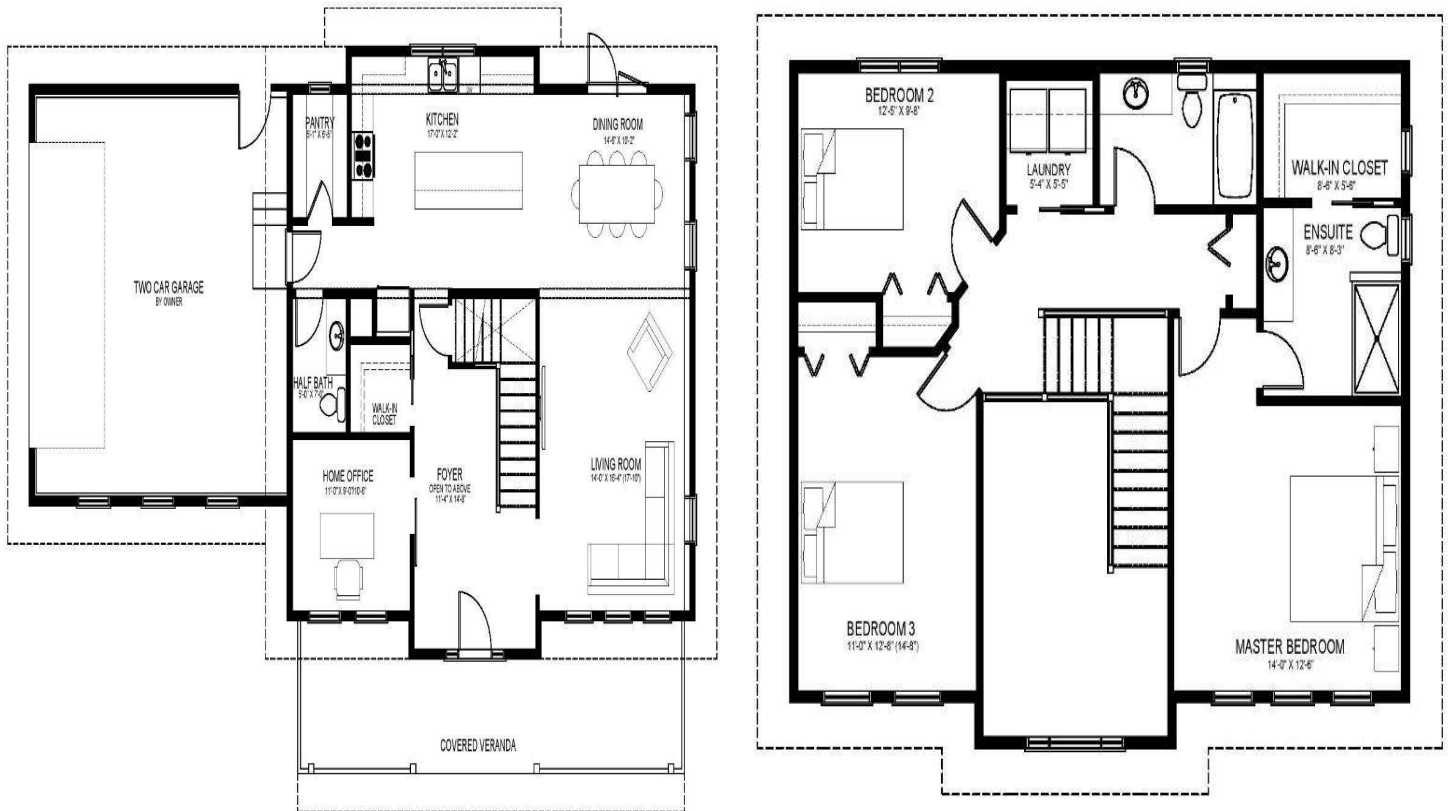

# IMPERIAL II

**THE IMPERIAL II | 38' X 32' | 2044 sq.ft. | 3 Bedroom s | 3 Bathroom s |**

HOMES BY EMPIRE | 52520 Range Road 271 Spruce Grove, AB | T7X 3M2 | 587 461 2429 | [www.homesbyempire.ca](http://www.homesbyempire.ca)