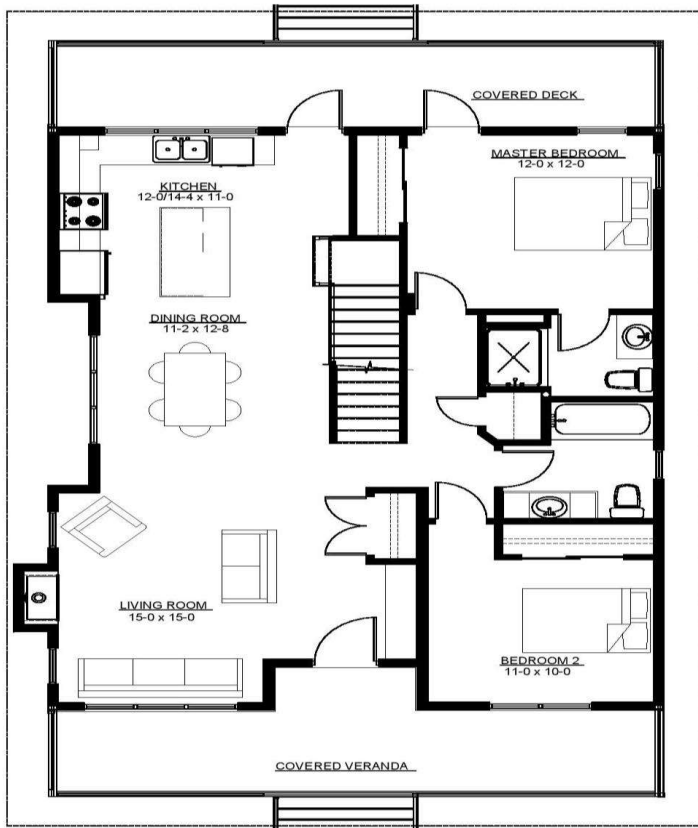

# KINGSMERE

**THE KINGSMERE | 30' X 40' | 1804 sq.ft. | 3 Bedroom s | 3 Bathroom s |**

HOMES BY EMPIRE | 52520 Range Road 271 Spruce Grove, AB | T7X 3M2 | 587 461 2429 | [www.homesbyempire.ca](http://www.homesbyempire.ca)