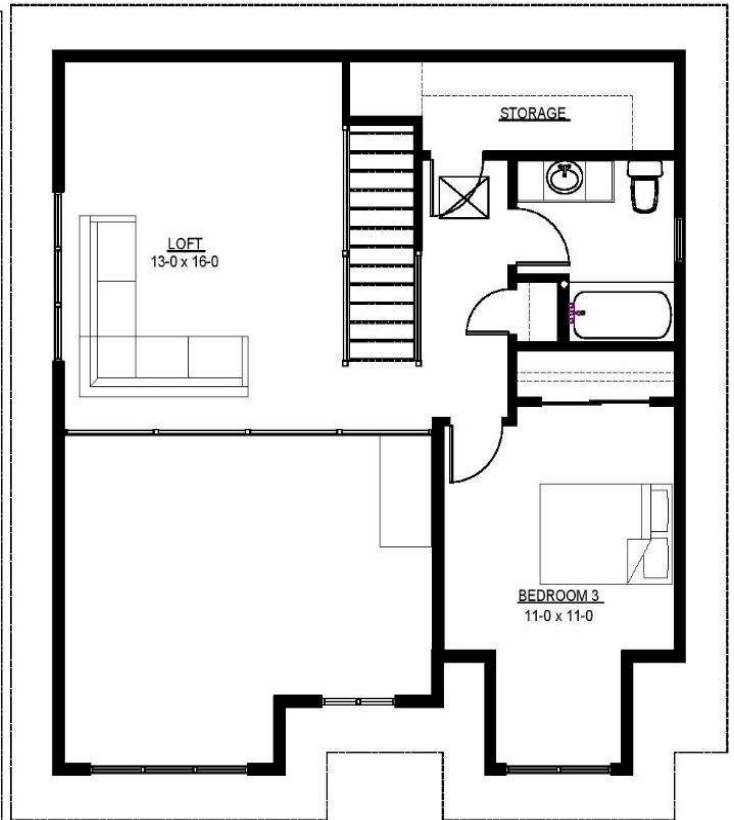

# KINGSMERE

**THE KINGSMERE | 30' X 40' | 1804 sq.ft. | 3 Bedroom s | 3 Bathroom s |**

HOMES BY EMPIRE | 52520 Range Road 271 Spruce Grove, AB | T7X 3M2 | 587 461 2429 | [www.homesbyempire.ca](http://www.homesbyempire.ca)